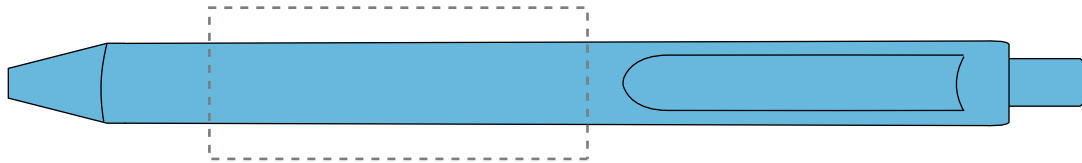

Your Ref:	Quantity:	Product Code: TPC580701
Our Ref:	Version: 1	Product Colour: AQUA

PRINTING CONCERNS:

We stock this item in the following colours

**PANTONE REFERENCE(S)**

- Colour 1
- Colour 2
- Colour 3
- Colour 4

ARTWORK SCALE 100%

ARTWORK SCALE 100%
Standard Print Area:
50mm x 20mm

Product Image for visualisation
- colours may vary

The dashed line is to demonstrate print area and will not appear on your printed item